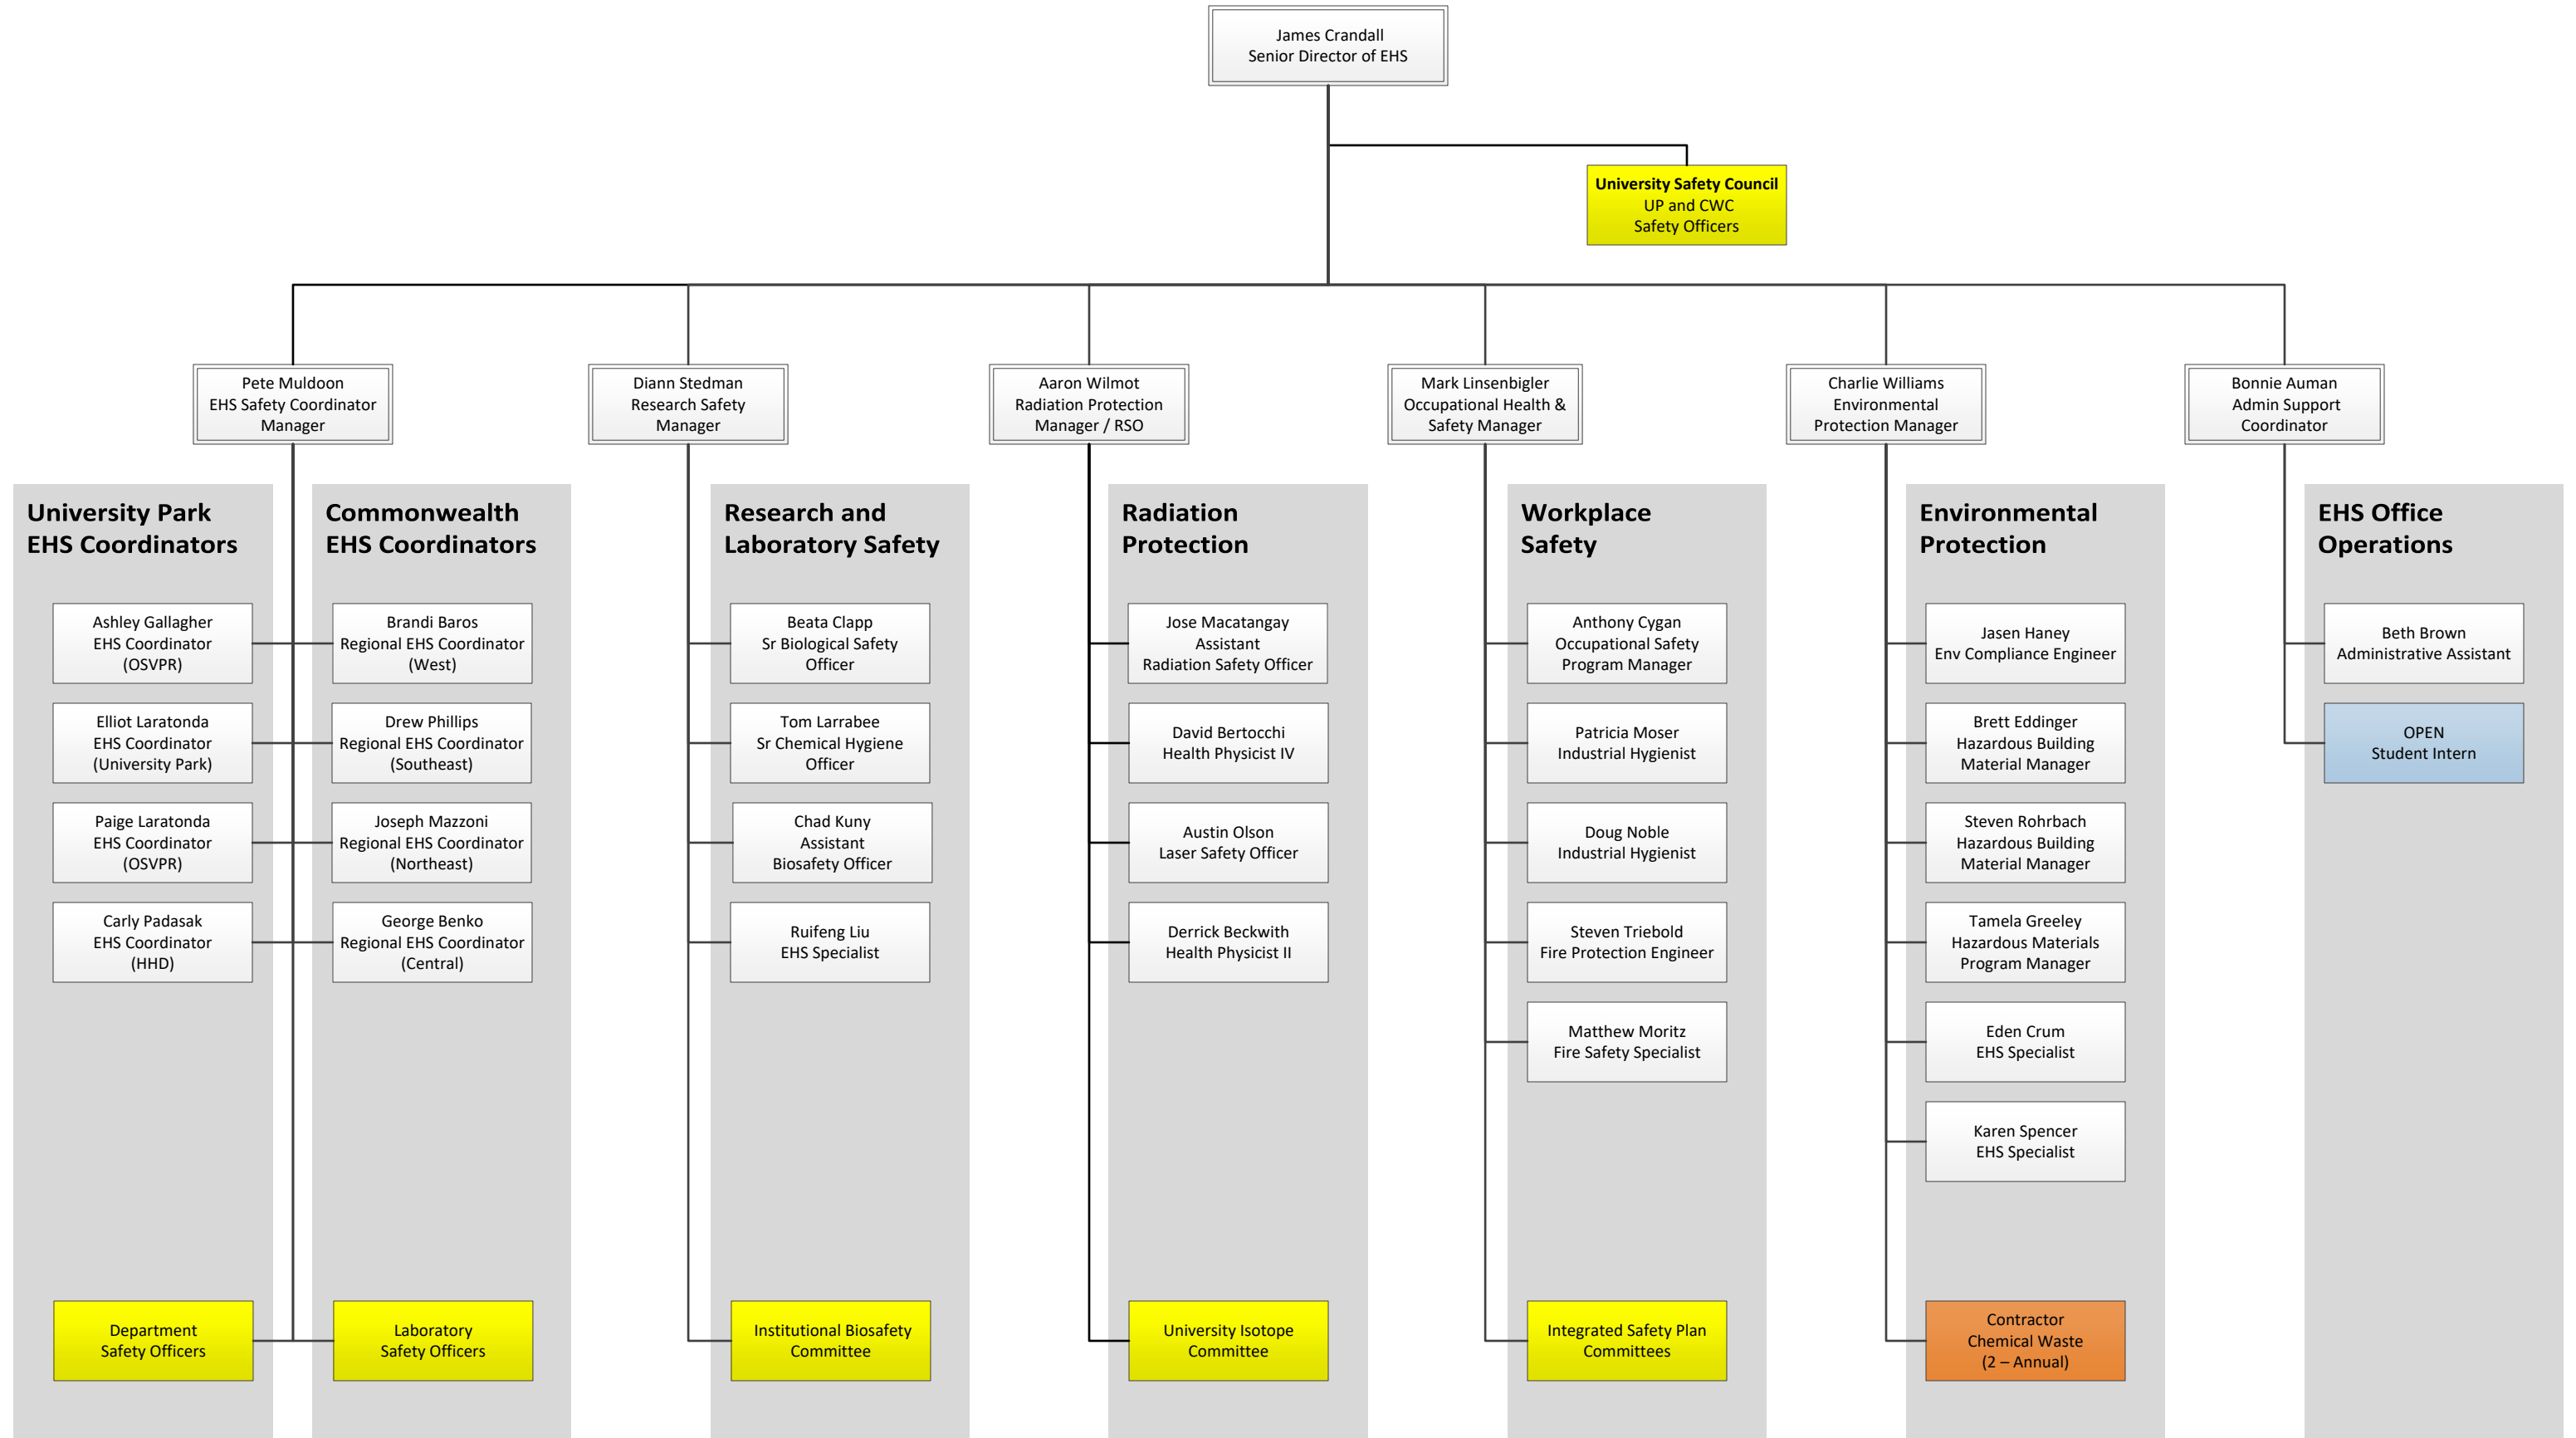

Penn State University Environmental Health and Safety Community

EHS STAFF	OPEN EHS POSITIONS	STUDENT WORKERS	CONTRACTORS CONSULTANTS	SAFETY COMMITTEES
-----------	--------------------	-----------------	-------------------------	-------------------