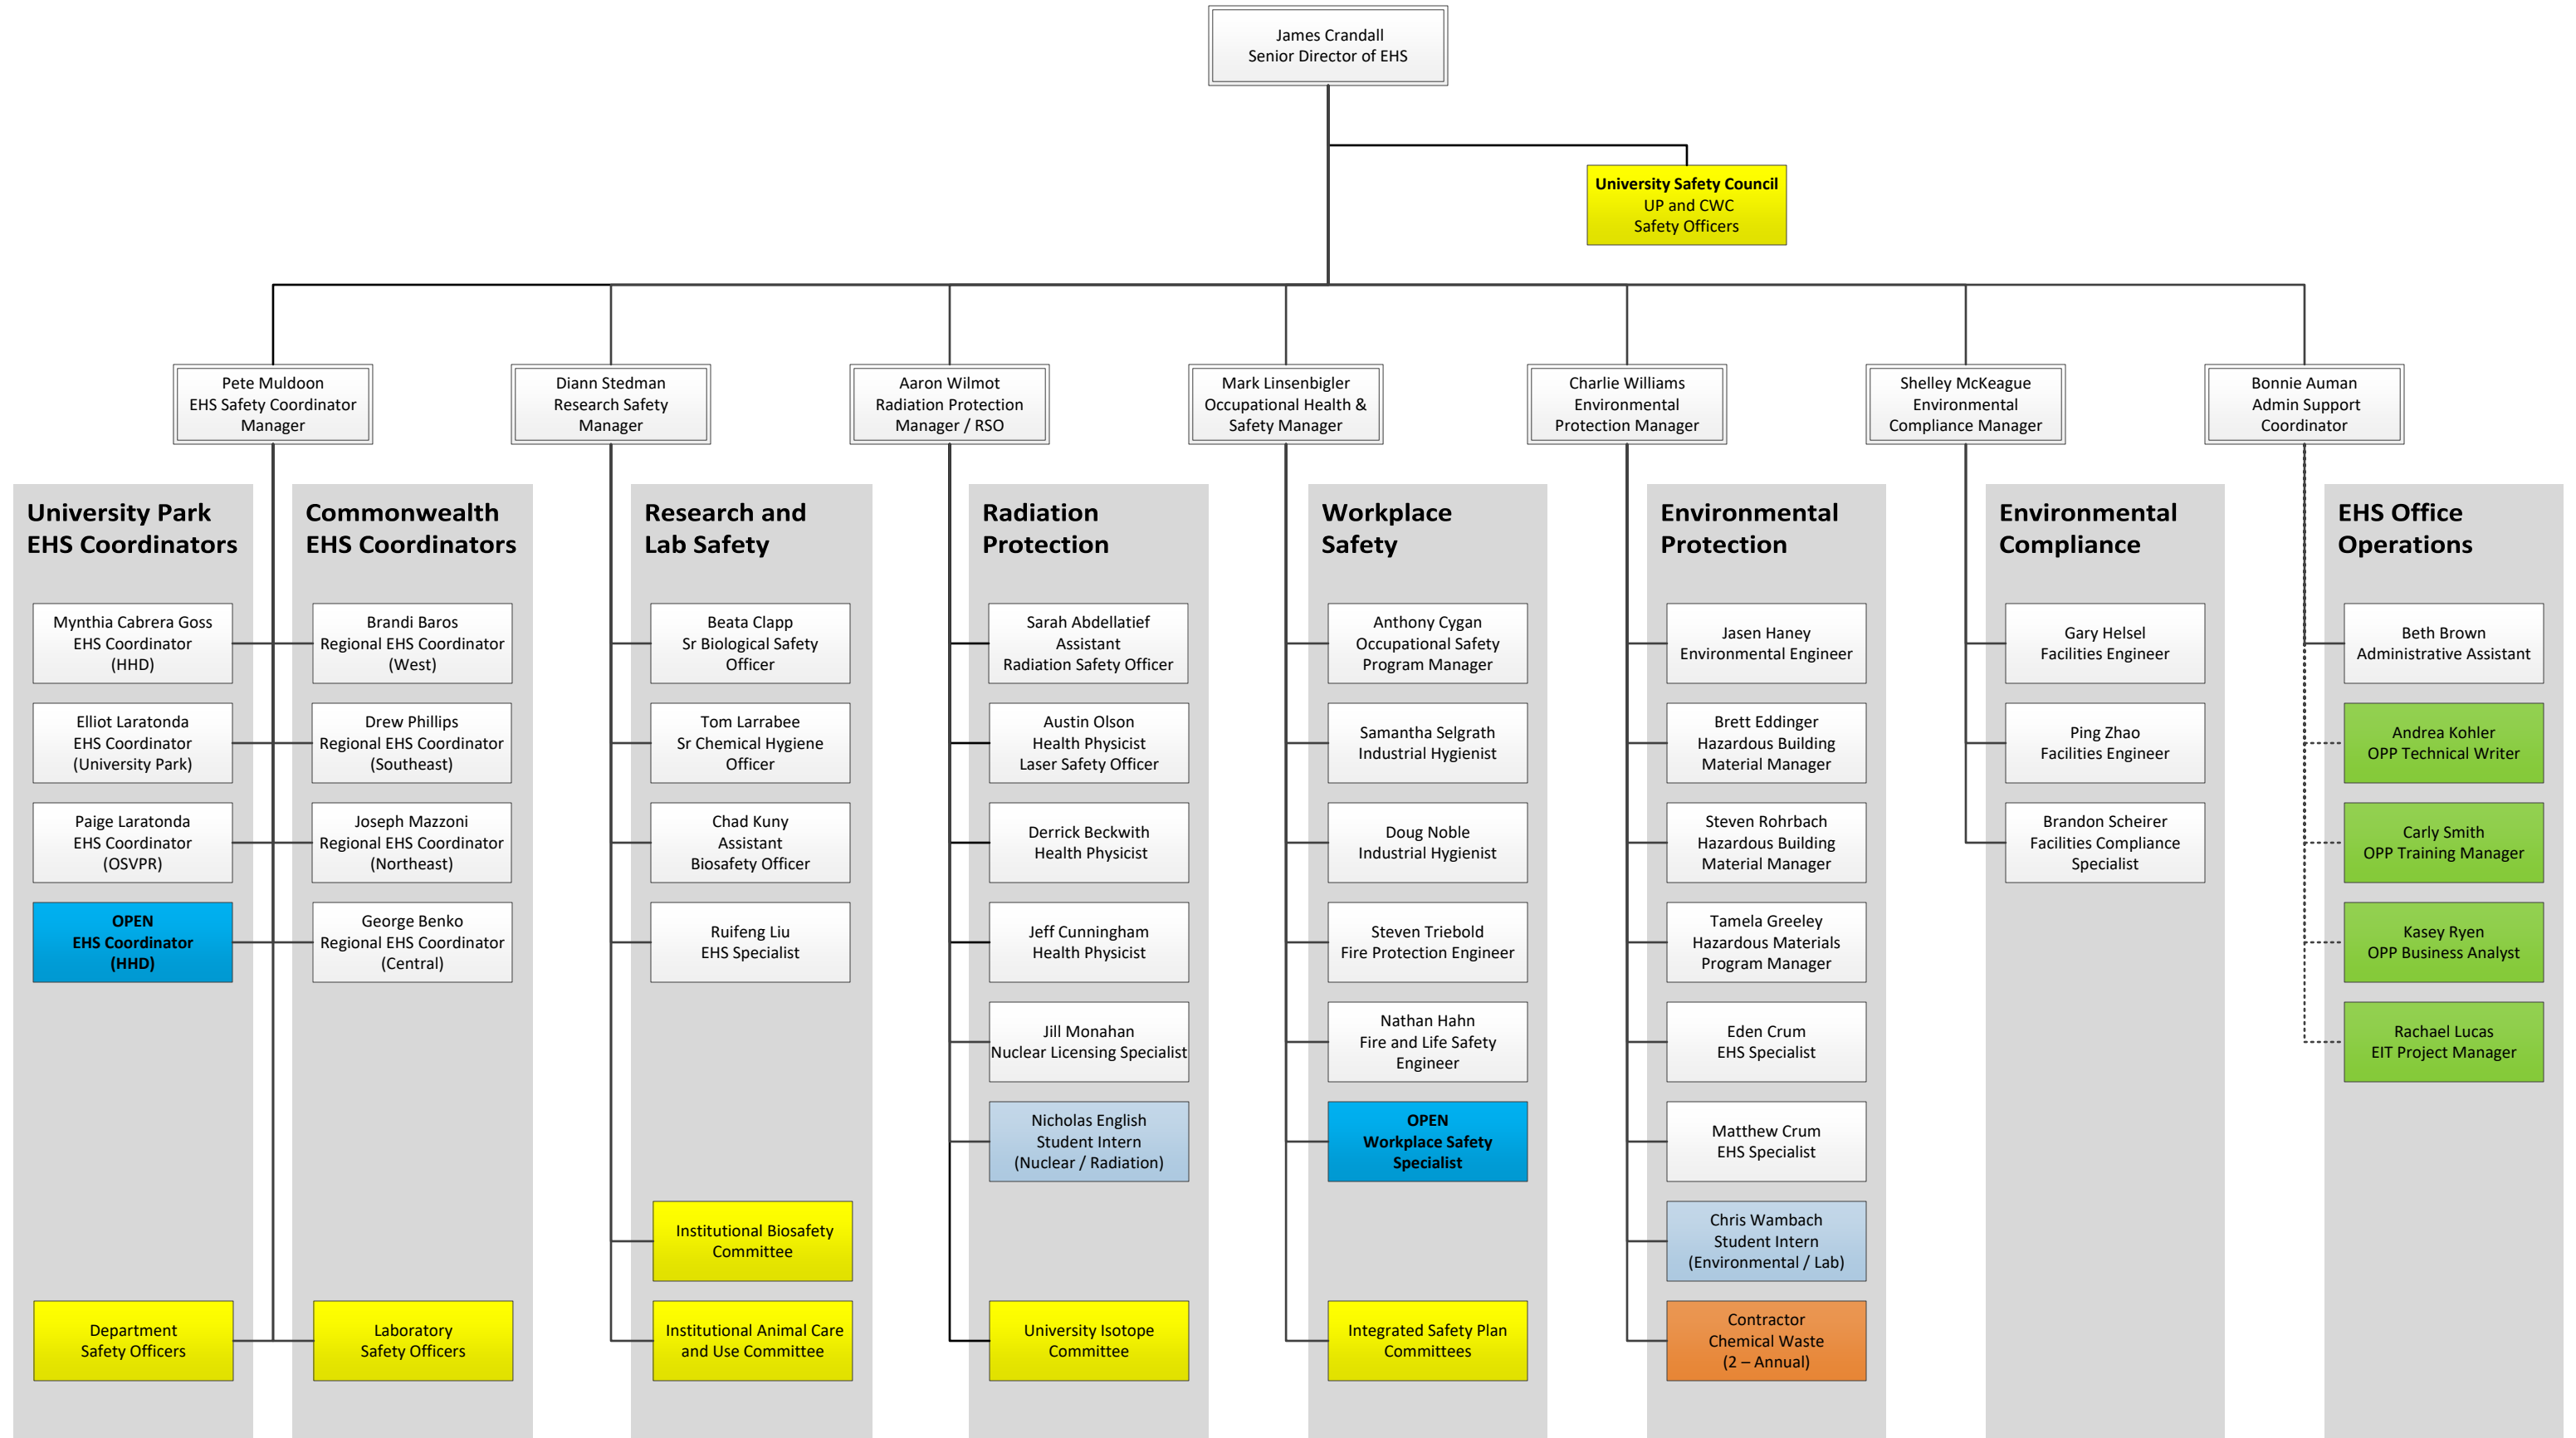

Penn State University Environmental Health and Safety Community

EHS STAFF	OPEN EHS POSITIONS	SHARED RESOURCES	STUDENT WORKERS	CONTRACTORS CONSULTANTS	SAFETY COMMITTEES
-----------	--------------------	------------------	-----------------	-------------------------	-------------------