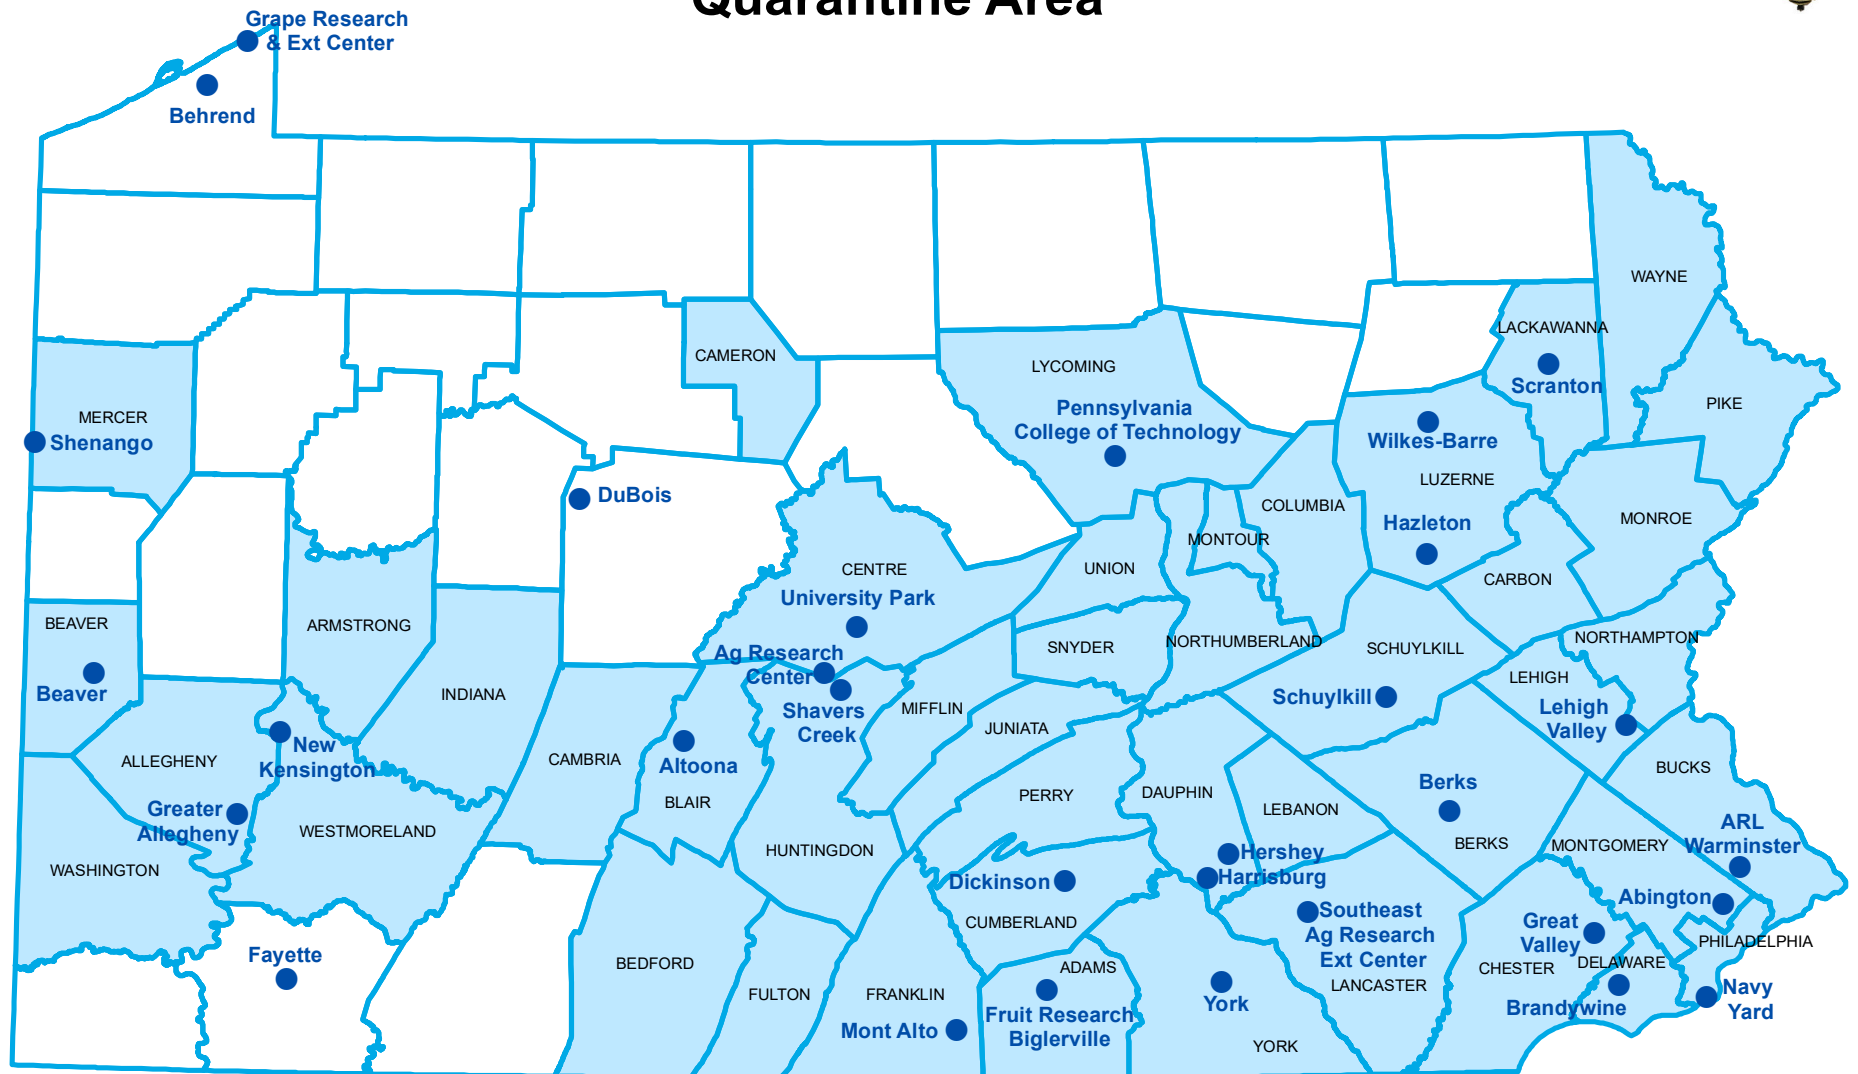

Spotted Lanternfly Quarantine Area

Counties Under Quarantine

Adams	Cameron	Fulton	Lycoming	Philadelphia
Allegheny	Carbon	Huntingdon	Mercer	Pike
Armstrong	Centre	Indiana	Mifflin	Schuylkill
Beaver	Chester	Juniata	Monroe	Snyder
Bedford	Columbia	Lackawanna	Montgomery	Union
Berks	Cumberland	Lancaster	Montour	Washington
Blair	Dauphin	Lebanon	Northampton	Wayne
Bucks	Delaware	Lehigh	Northumberland	Westmoreland
Cambria	Franklin	Luzerne	Perry	York

- Penn State Locations
- PA Counties
- PDA Quarantine