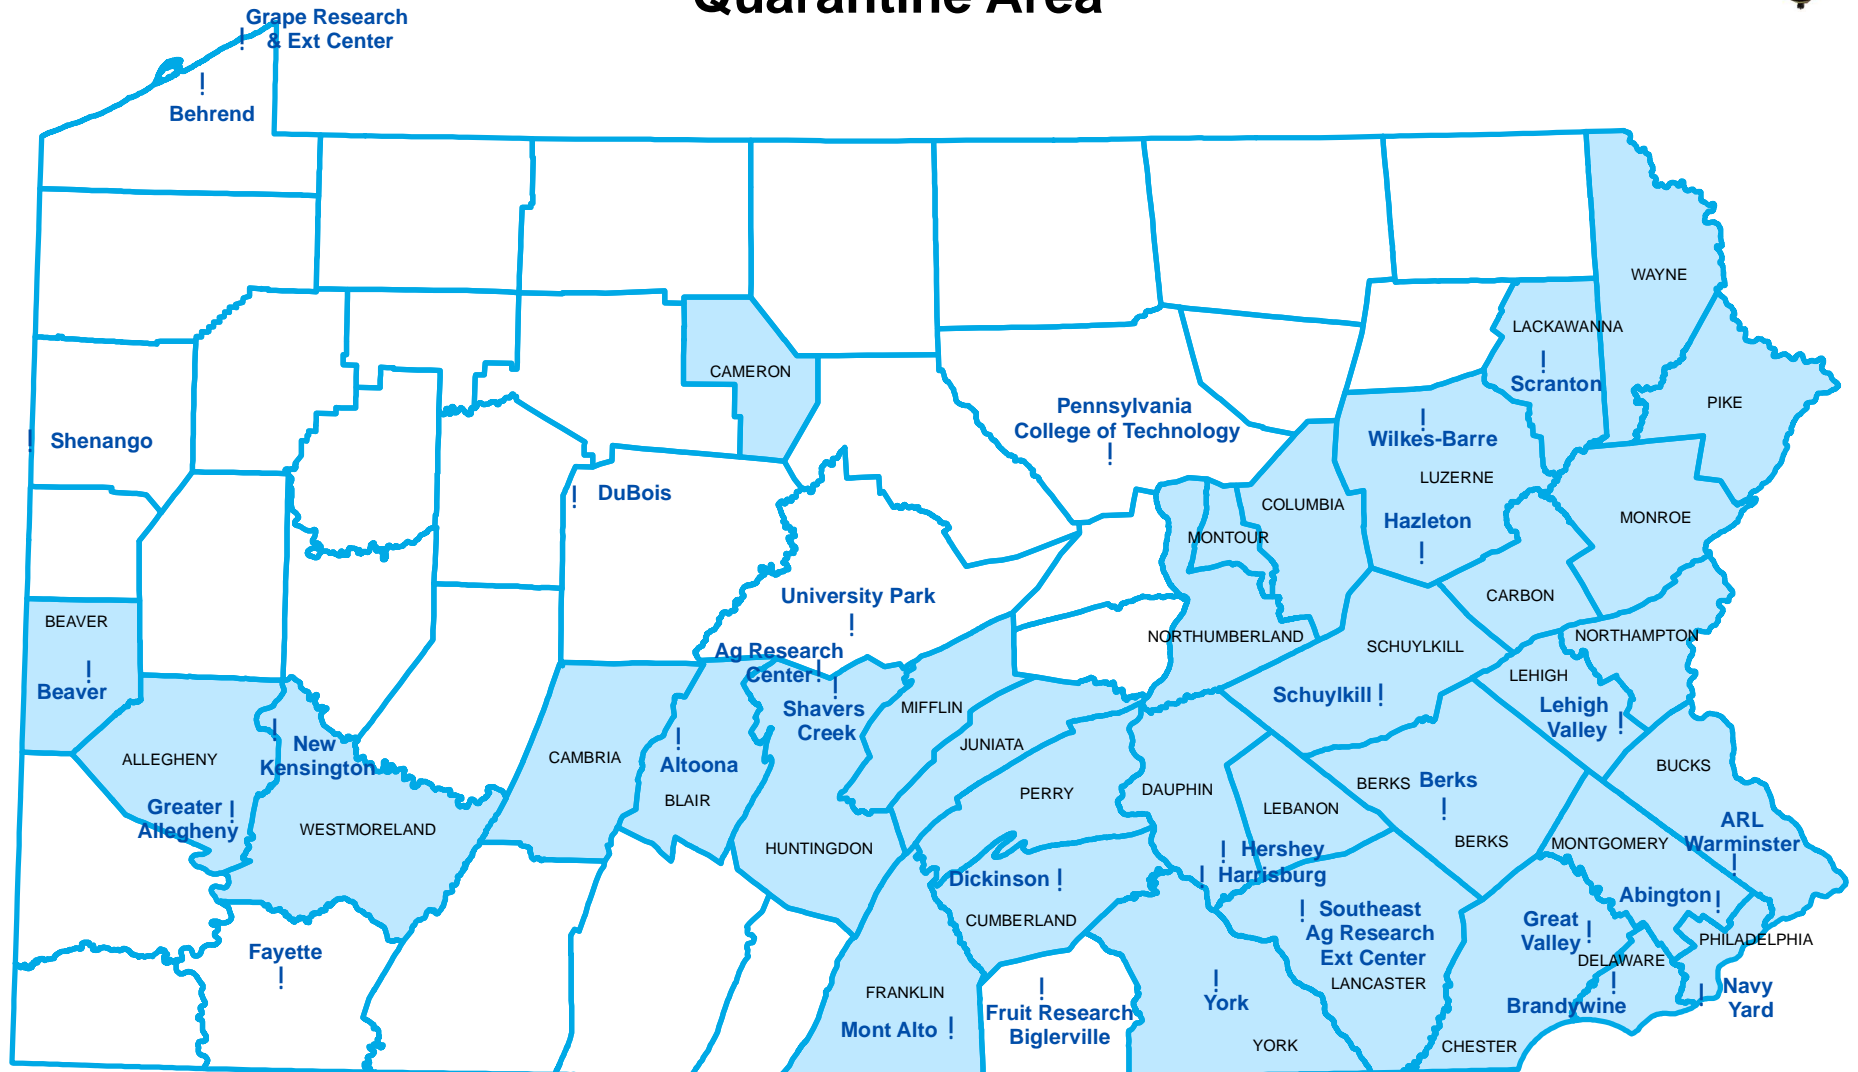

Spotted Lanternfly Quarantine Area

Counties Under Quarantine

Allegheny	Columbia	Lebanon	Perry
Berks	Cumberland	Lehigh	Philadelphia
Beaver	Dauphin	Luzerne	Pike
Blair	Delaware	Mifflin	Schuylkill
Bucks	Franklin	Monroe	Wayne
Cambria	Huntingdon	Montgomery	Westmoreland
Cameron	Juniata	Montour	York
Carbon	Lackawanna	Northampton	
Chester	Lancaster	Northumberland	

- ! Penn State Locations
- PA Counties
- PDA Quarantine